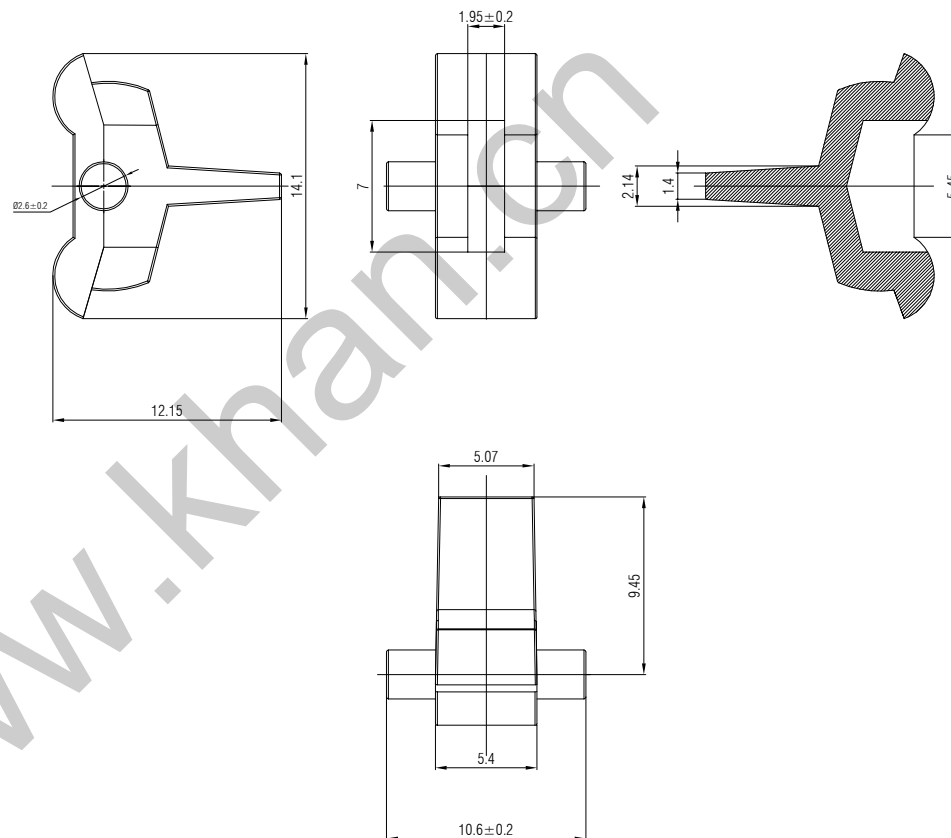

SWITCH CAP  
P/N:SC010

Materials ABS

Color Gray Red

### Packaging

Bulk Package

Inner Package: Plastic bag

Outer Package: Carton

WENZHOU KHAN ELECTRONIC

VERSION		PROJECTION	DESIGNED	Wei Lin
KH14FE22E			CHECKED	ZhongJu Peng
SCALE	SIZE	 Dimensions are shown:mm(inches)	APPROVED	Johan Xu
5:1	A4		2022.05.11	